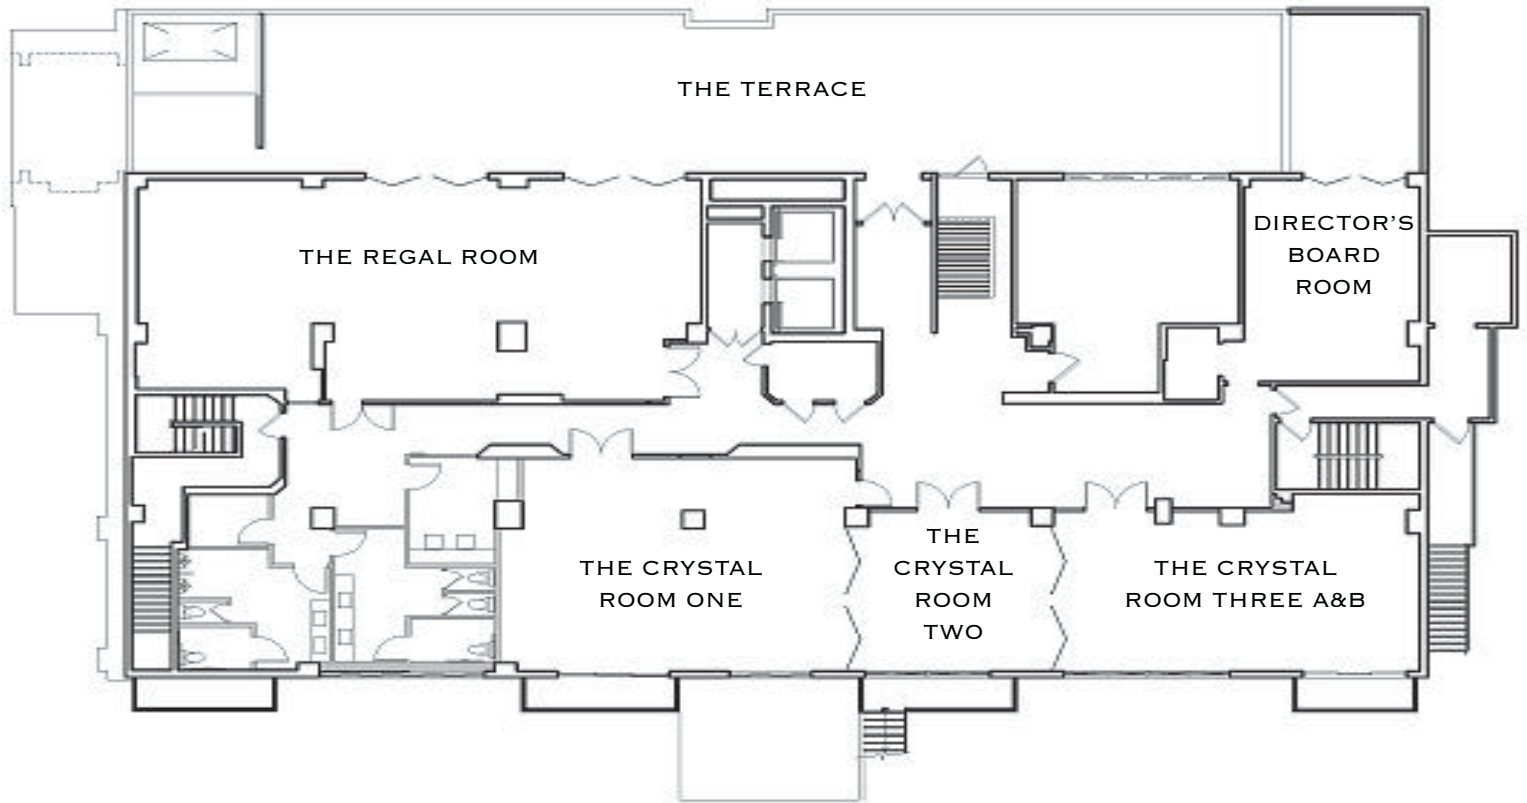

TWILIGHT

ROOM NAME	ROOM SIZE	BANQUET	RECEPTION	CONFERENCE	CLASSROOM	U-SHAPE
THE CRYSTAL ROOM	1968	100	120	80	80	N/A
THE CRYSTAL ROOM ONE	1000	48	50	40	33	40
THE CRYSTAL ROOM TWO	306	16	21	25	12	20
THE CRYSTAL ROOM THREE	621	36	49	40	24	30
DIRECTOR'S BOARD ROOM	400	N/A	N/A	12	N/A	N/A
THE REGAL & THE TERRACE	1250	70	125	140	65	40