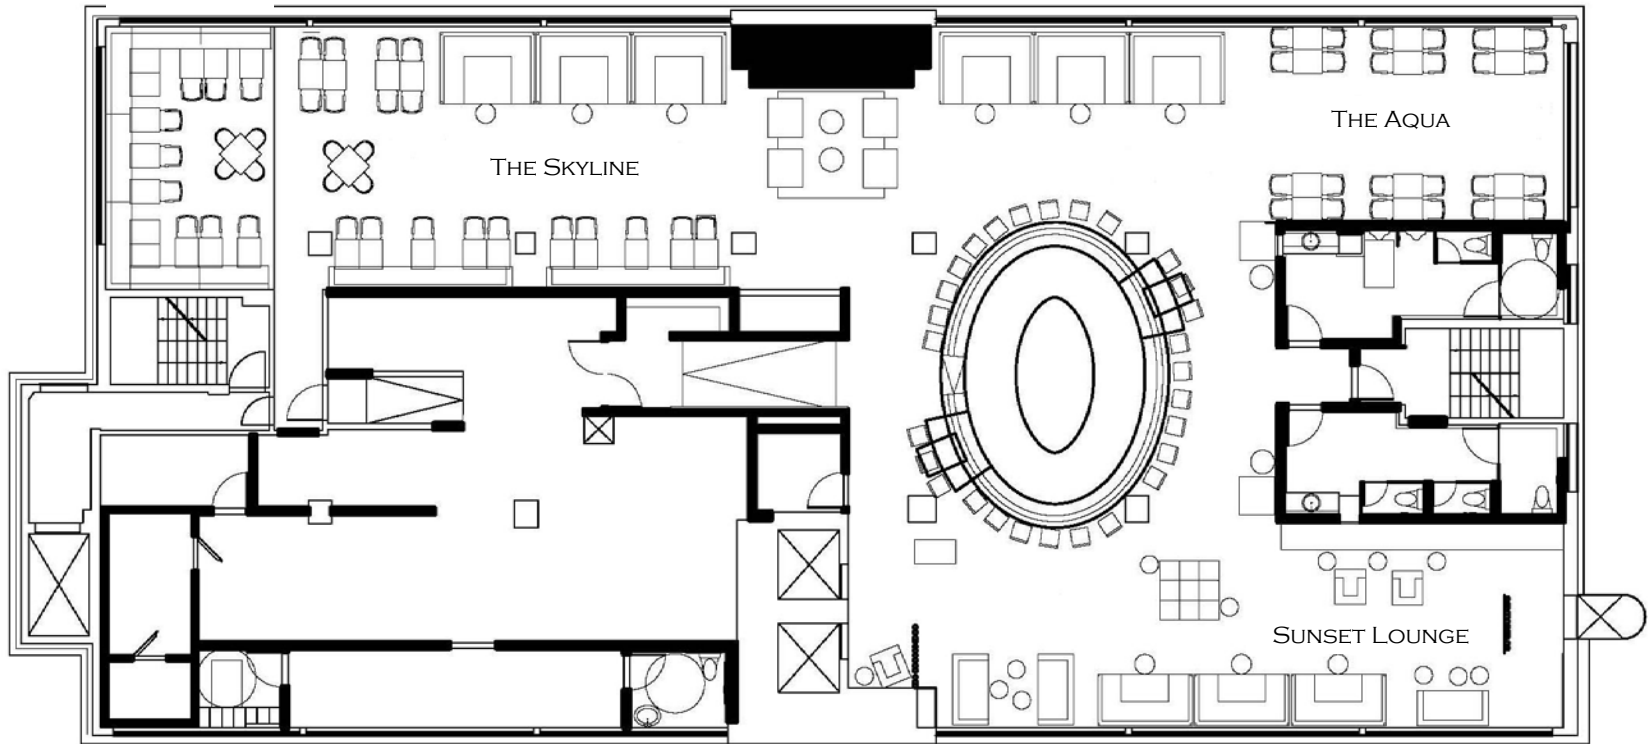

TWILIGHT

ROOM NAME	ROOM SIZE	BANQUET	RECEPTION	CONFERENCE	CLASSROOM	U-SHAPE
THE CRYSTAL ROOM	1968	100	120	80	80	N/A
THE CRYSTAL ROOM ONE	1000	48	50	40	33	40
THE CRYSTAL ROOM TWO	306	16	21	25	12	20
THE CRYSTAL ROOM THREE	621	36	49	40	24	30
DIRECTOR'S BOARD ROOM	400	N/A	N/A	12	N/A	N/A
THE REGAL & THE TERRACE	1250	70	125	140	65	40